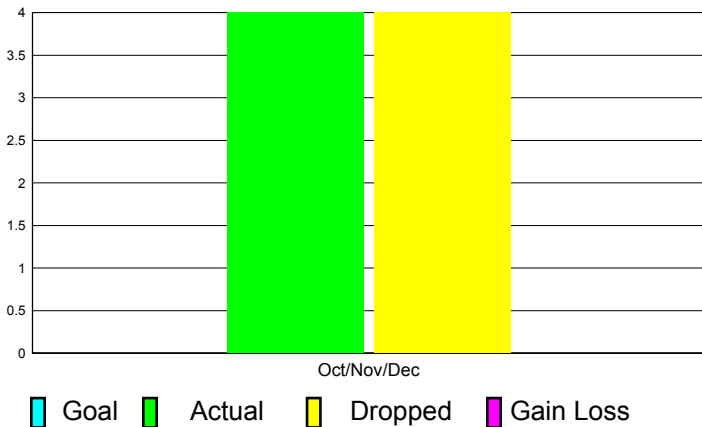

GMT Reports for District (or Undistricted) **District 354 D**

GMT: KWANG-SOO JANG

Location: REPUBLIC OF KOREA

GMT CA: 5

CLUBS

**Club Results
2011-2012**

**Clubs
2010-2011**

Month	New Club Goal	Actual New Clubs	Actual Dropped Clubs	Gain/Loss of Clubs	Gain/Loss of Clubs
Oct/Nov/Dec	0	4	4	0	-4
Totals	0	4	4	0	-4

Club Results 2011-2012

Goal, New, Dropped, Gain/Loss

Comparison of Club Gain/Loss

Current Year Compared to the Previous Year

YTD Status Quo Clubs 2010-2011

Status Quo Clubs Compared to Status Quo Members

MEMBERSHIP