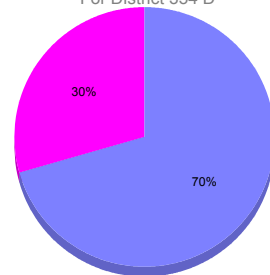

Membership Results 2011-2012

Goal, New, Dropped, Gain/Loss

Comparison of Membership Gain/Loss

Current Year Compared to the Previous Year

Gender Comparison 2010-2011

For District 354 D

Oct/Nov/Dec

■ Male ■ Female