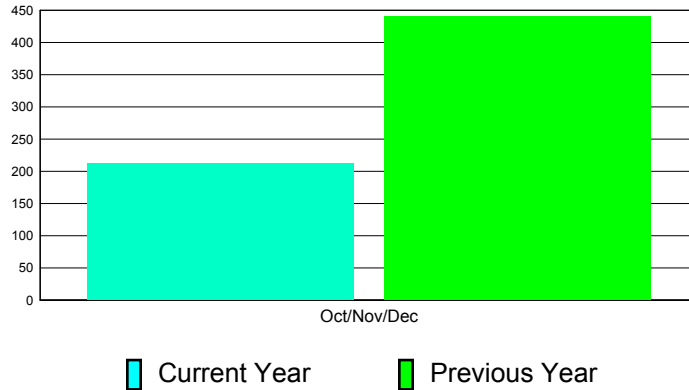

Comparison of Membership Gain/Loss

Current Year Compared to the Previous Year