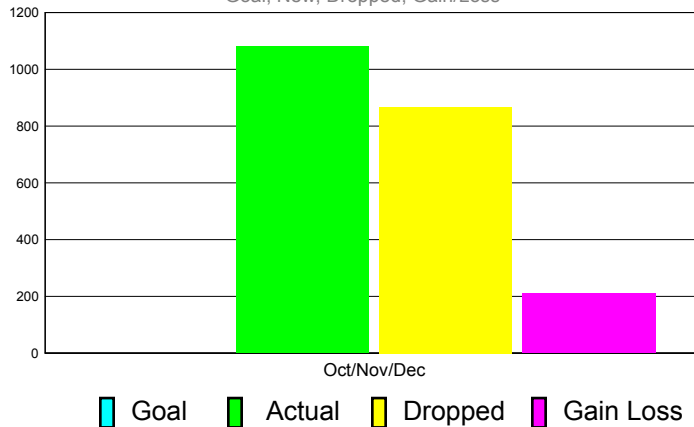

Membership Results 2011-2012

Goal, New, Dropped, Gain/Loss